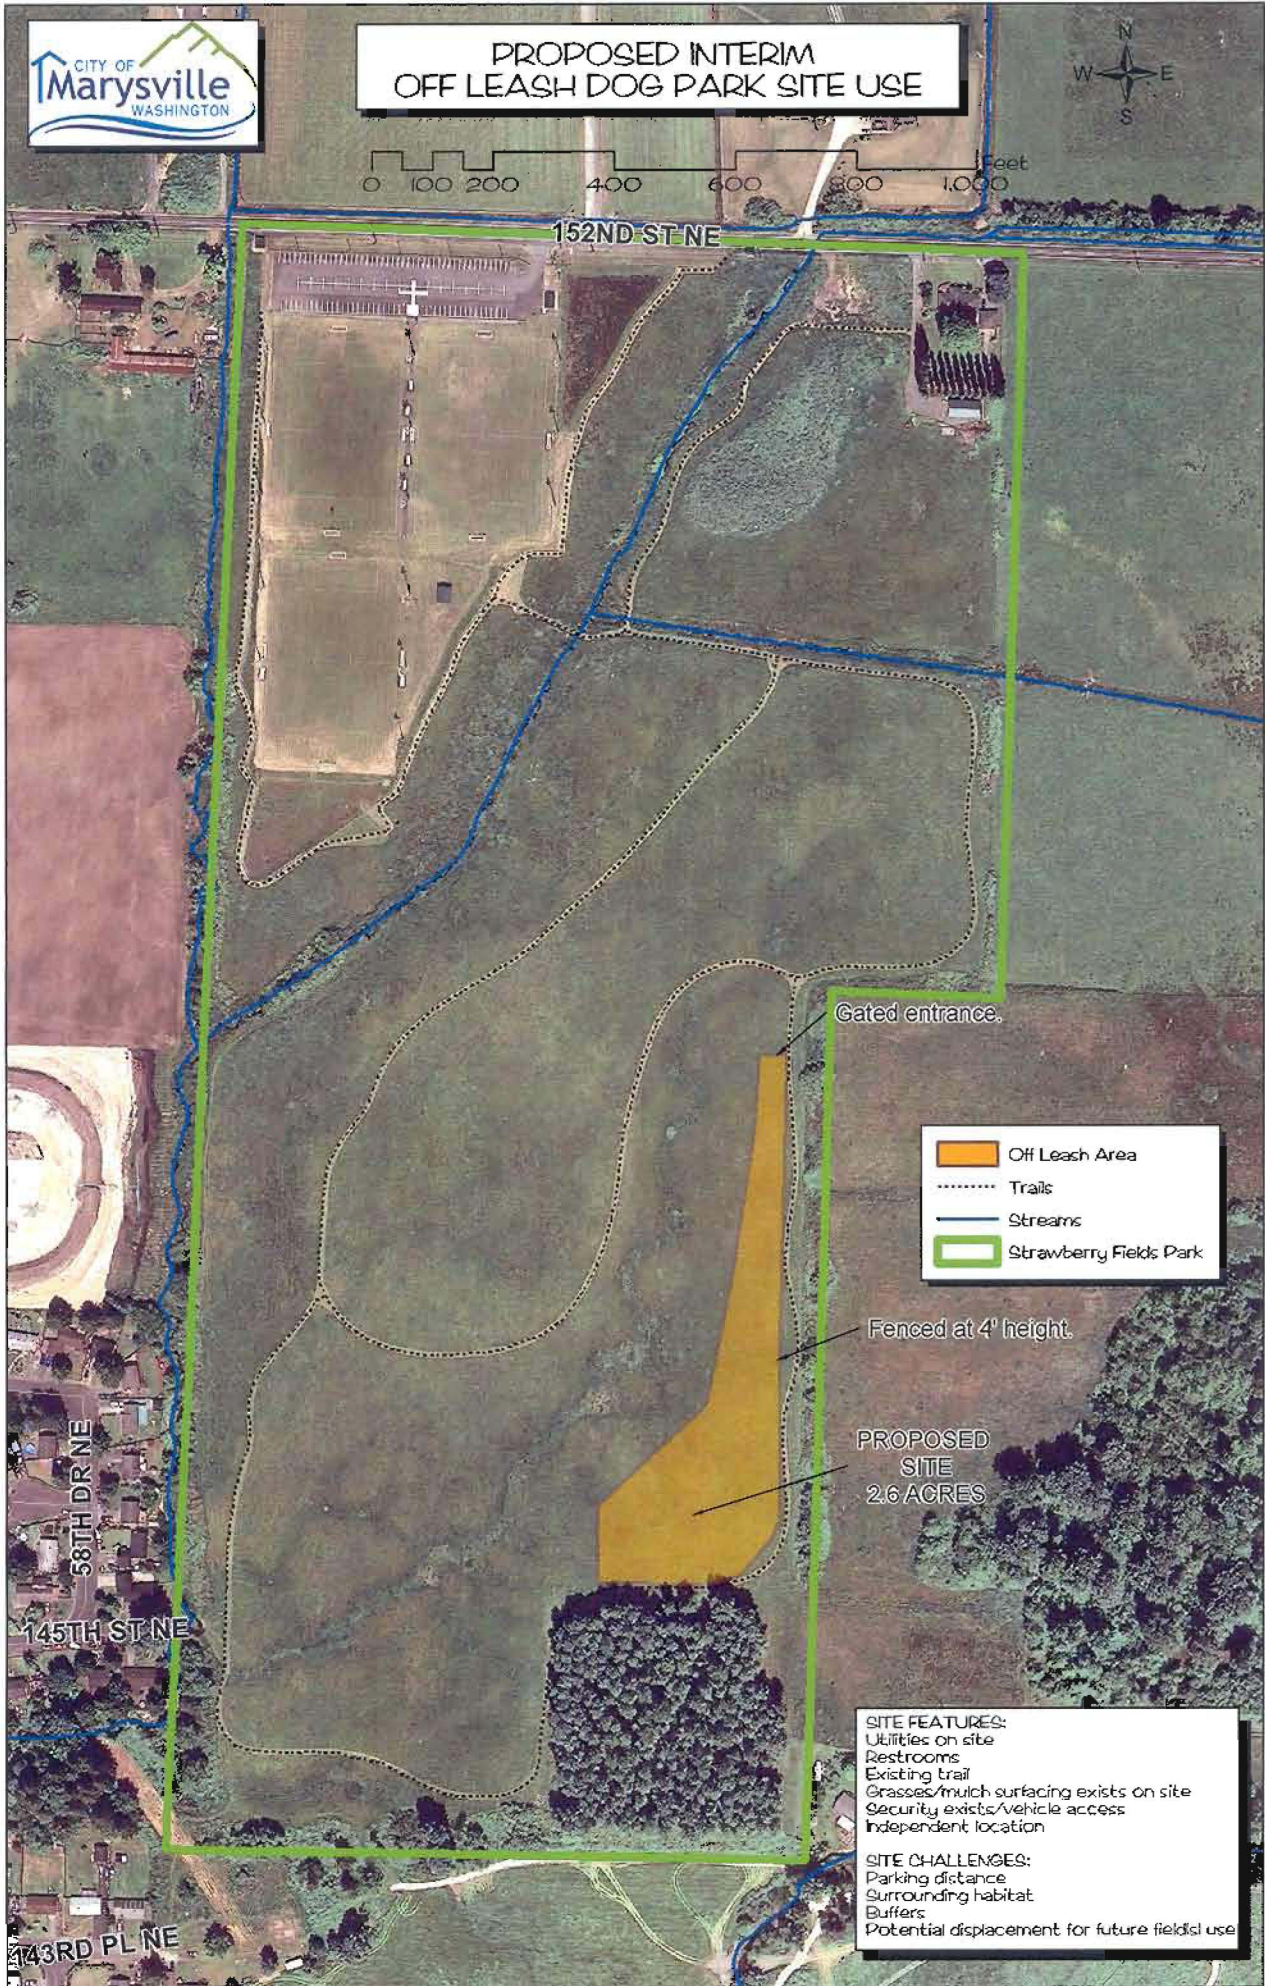

# PROPOSED INTERIM OFF LEASH DOG PARK SITE USE

Gated entrance.

-  Off Leash Area
-  Trails
-  Streams
-  Strawberry Fields Park

Fenced at 4' height.

PROPOSED SITE  
2.6 ACRES

**SITE FEATURES:**  
 Utilities on site  
 Restrooms  
 Existing trail  
 Grasses/mulch surfacing exists on site  
 Security exists/vehicle access  
 Independent location

**SITE CHALLENGES:**  
 Parking distance  
 Surrounding habitat  
 Buffers  
 Potential displacement for future field(s) use